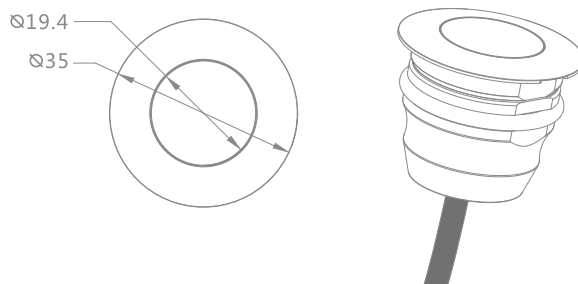

LG-UGD-3530

Mini LED inground light
Stainless steel material
Easy installation
Embedded pipe sleeve sold separately

28 LUMENS	1W WATT	3000K COLOUR	IP68 IP RATING
24V DC	80° BEAM ANGLE	3 YEAR WARRANTY	NON DIMMABLE DIMMING

Model	IP Rating	Power (W)	Lumen Output (lm)	CCT	CRI	Beam Angle	Dimming	Dimensions	Cut Out	Materials	Voltage	Finish
LG-UGD-3530	IP68	1W	28lm	3000K	≥80	80°	Non Dimmable	Ø35x28.8 mm	Ø30x60 mm	Stainless steel	24V DC	Stainless steel